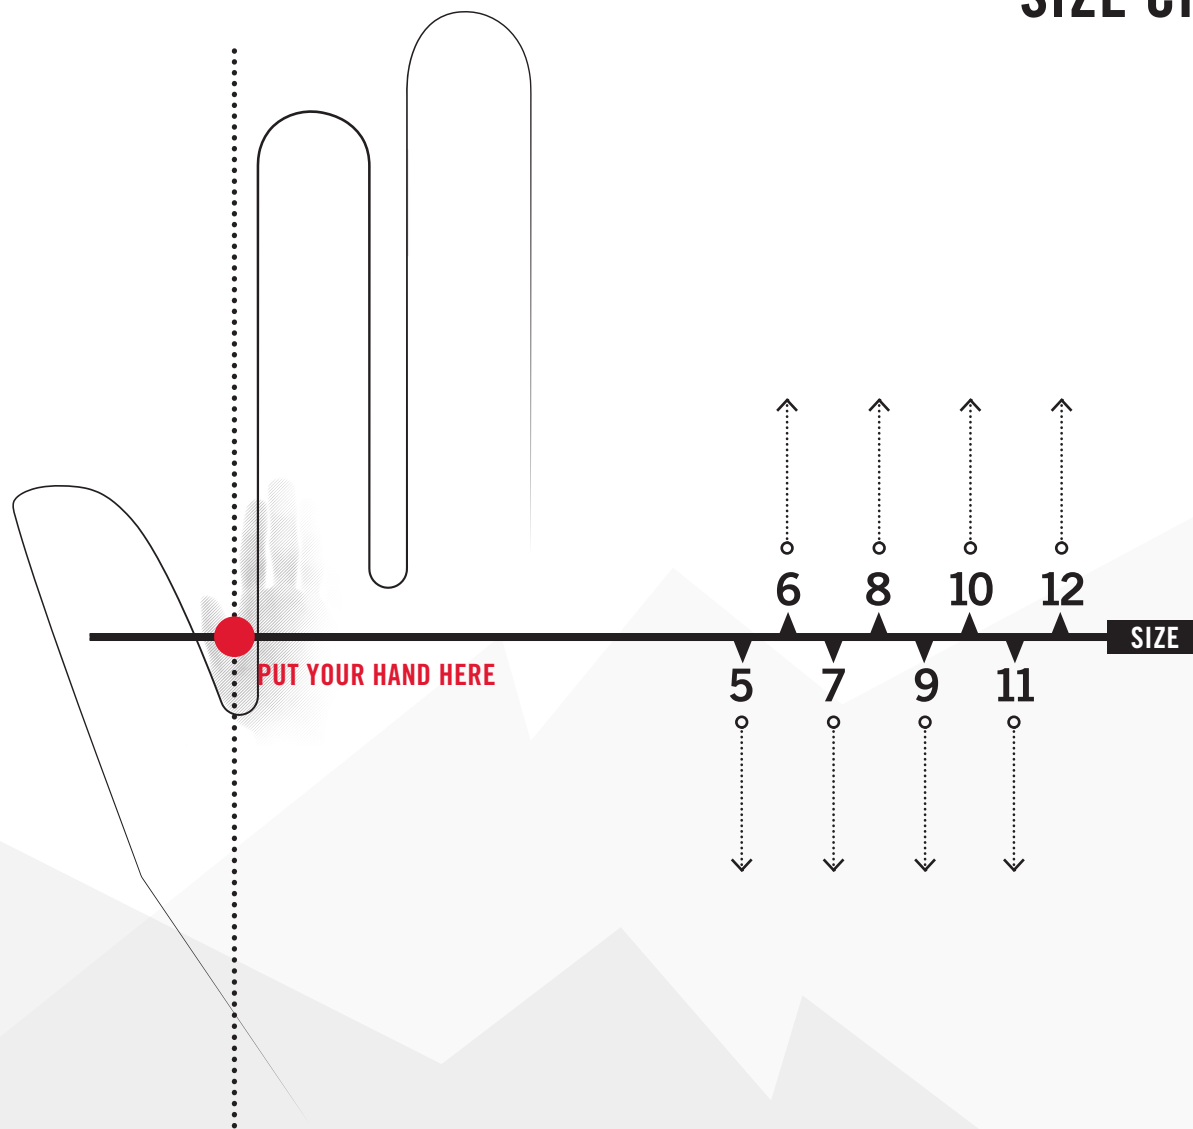

SIZE CHART MEN

PUT A 2 EURO COIN FOR CORRECT SCALING.
THE SIZE OF THE PICTURE MUST MATCH WITH THE REAL COIN.